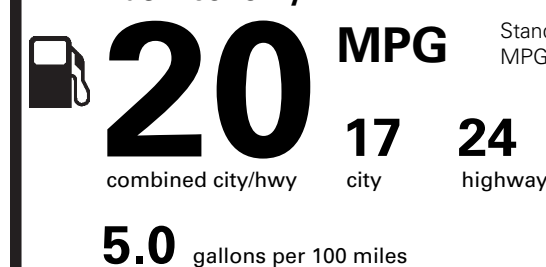

Fuel Economy

Standard SUVs range from 13 to 101 MPG. The best vehicle rates 136 MPGe.

You spend **$2,500**

more in fuel costs over 5 years compared to the average new vehicle.

Annual fuel cost **$2,000**